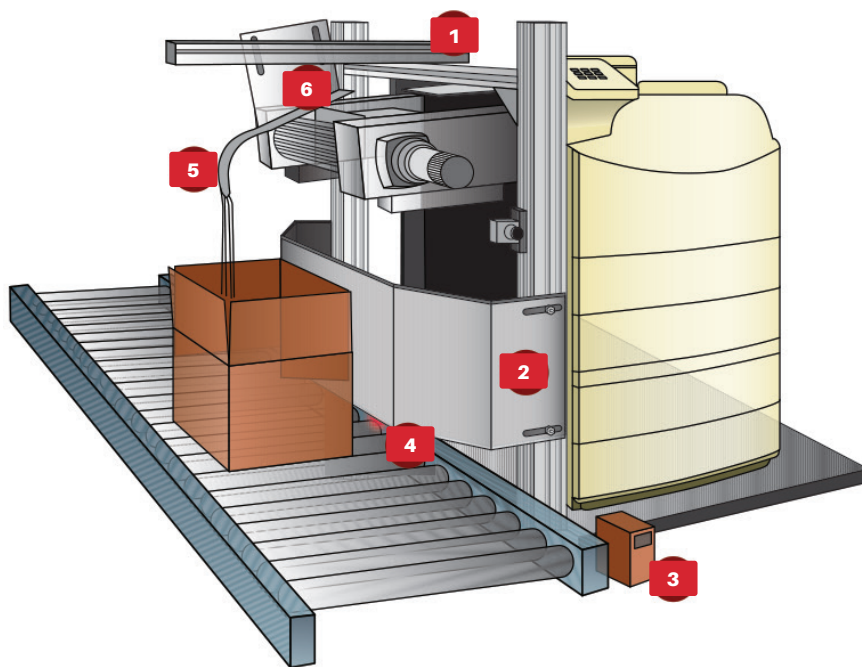

UltraSert & UltraSert-Plus Take the Labor Out of Document Printing & Insertion

The UltraSert™ family of warehouse manifest and customized document printers and inserters is an accurate and economical way to place single and multi-page documents into orders, boxes and totes without direct operator labor. In operation, an order is routed through the conveyor system and stops at the UltraSert station. All of the documentation for that order is automatically printed and inserted into the container. Multiple sized containers can be used without reconfiguring the system.

Every order is automatically scanned and verified to assure that the correct documents are printed and placed in the right order... every time.

The UltraSert and UltraSert-Plus manifest and document printer and inserter accommodate standard and custom paper sizes in weights from 16 to 28 lbs.

UltraSert-Plus Folds Documents

The UltraSert-Plus adds the ability to fold documents for additional flexibility in fitting documents into smaller orders, boxes and totes.

Multiple UltraSert units can be operated in parallel or linear workstations to increase overall system throughput.